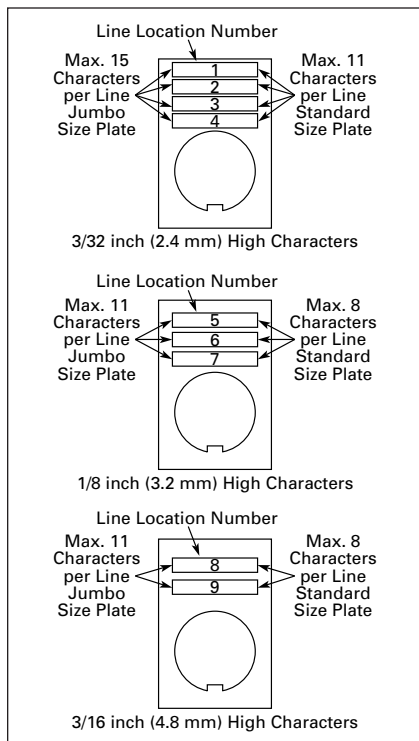

### Legend Plates with Non-standard Markings When Ordering Specify

- Catalog Number of Blank Legend Plate from previous page plus suffix "STAMP", and describe special engraving in Block Letters.
- Insert the following in Order Notes:
  - Character Size — 3/32, 1/8 or 3/16 inch (2.4, 3.2 or 4.8 mm)
  - Field Color of Plastic Legend Plates or Insert types.
  - Line location by Number(s) (1 – 17) and legend desired

**Note:** If legends are required in line locations not specified, drawing must be supplied with order.

Figure 47-21. Aluminum and Plastic Legend Plates

Figure 47-22. Enclosure Legend Plates — Self-Adhesive

Table 47-115. Ordering Examples

Description	Catalog Number	Price U.S. \$
<b>Aluminum</b>		
Letter Size: 1/8 in. (3.2 mm) Location: 5 — POWER 6 — HOUSE 7 — PUMP	<b>E22NS36STAMP</b>	
<b>Plastic</b>		
Letter Size: 3/16 in. (4.8 mm) Field Color: White Location: 8 — FEEDER 9 — OPEN	<b>E22NLP76STAMP</b>	

Figure 47-23. Insert Type Plates

Table 47-116. Type of Legend Plate (Used on Selector Switch)

Description	Character Size (Height)		
	3/32 Inch (2.4 mm)	1/8 Inch (3.2 mm)	3/16 Inch (4.8 mm)
Aluminum or Plastic Standard Size	5	3	3
Jumbo Size	7	5	5
Insert Type: Standard Size	5	3	—