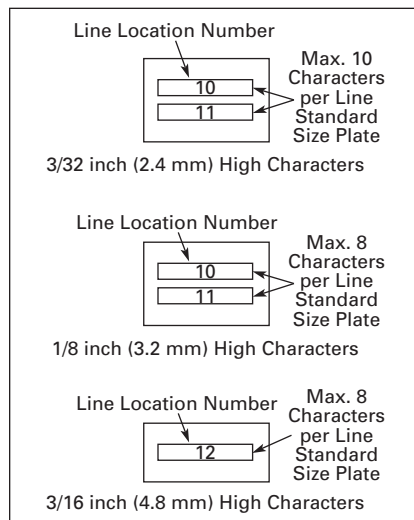

### Legend Plates with Non-standard Markings When Ordering Specify

- Catalog Number of Blank Legend Plate from previous page plus suffix "STAMP", and describe special engraving in Block Letters.
- Insert the following in Order Notes:
  - Character Size — 3/32, 1/8 or 3/16 inch (2.4, 3.2 or 4.8 mm)
  - Field Color of Plastic Legend Plates or Insert types.
  - Line location by Number(s) (1 – 17) and legend desired

**Note:** If legends are required in line locations not specified, drawing must be supplied with order.

Figure 47-21. Aluminum and Plastic Legend Plates

Figure 47-22. Enclosure Legend Plates — Self-Adhesive

Table 47-115. Ordering Examples

Description	Catalog Number	Price U.S. \$
<b>Aluminum</b>		
Letter Size: 1/8 in. (3.2 mm) Location: 5 — POWER 6 — HOUSE 7 — PUMP	<b>E22NS36STAMP</b>	
<b>Plastic</b>		
Letter Size: 3/16 in. (4.8 mm) Field Color: White Location: 8 — FEEDER 9 — OPEN	<b>E22NLP76STAMP</b>	

Figure 47-23. Insert Type Plates

Table 47-116. Type of Legend Plate (Used on Selector Switch)

Description	Character Size (Height)		
	3/32 Inch (2.4 mm)	1/8 Inch (3.2 mm)	3/16 Inch (4.8 mm)
Aluminum or Plastic Standard Size	5	3	3
Jumbo Size	7	5	5
Insert Type: Standard Size	5	3	—