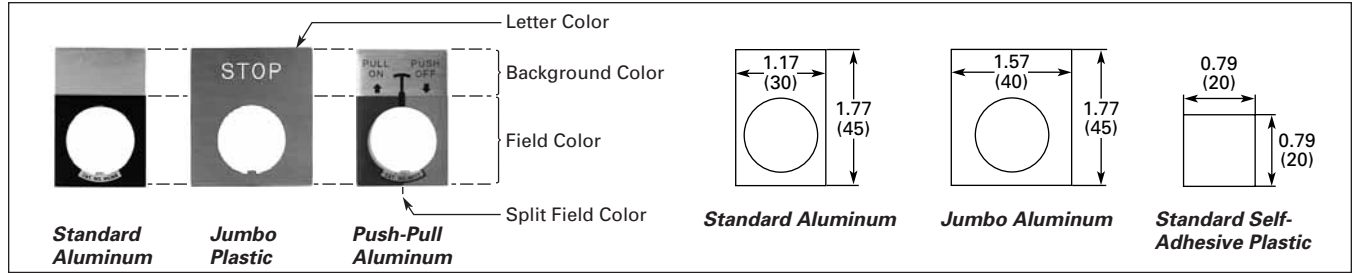

Options

Legend Plates

Engraved Legend Plates with Standard Markings — 1/8" High Character Size

Aluminum — Aluminum legend plates have a plastisol backing to help prevent rotation of the operator when installed in an unnotched hole. Operators

installed with aluminum legend plates and legend plates with clip-in inserts maintain their UL Listed Type 4-4X-13 rating.

Plastic — Both the laminated plastic legend plates and legend plates with clip-in inserts offer the choice of four background colors. Either side of the legend plate or insert can be field engraved.

Figure 47-19. Color Diagram and Approximate Dimensions in Inches (mm)

Table 47-113. Engraved Legend Plates

Nameplate Type	Standard Aluminum with Plastisol Backing NEMA 3, 3R, 4, 4X, 12, 13 and Self-Adhesives used on Enclosures ①②		Standard Plastic, NEMA 1 Only ①			
Letter Color	Black	Black	White	White	Black	Black
Background Color	Silver	Silver	Black	Red	White	Silver
Field Color	Black	Red	Black	Red	White	Silver
Pushbutton						
	Price U.S. $		Price U.S. $			
(No Engraving)	E22NS36	E22NS37	E22NSP77	E22NSP77	E22NSP76	E22NSP76
CLAMP	E22NS90	—	E22NSP90	E22NSP90R	E22NSP90W	E22NSP90S
CLOSE	E22NS11	—	E22NSP11	E22NSP11R	E22NSP11W	E22NSP11S
DOWN	E22NS12	—	E22NSP12	E22NSP12R	E22NSP12W	E22NSP12S
EMERG. STOP	—	E22NS13	—	E22NSP13R	—	—
FAST	E22NS14	—	E22NSP14	E22NSP14R	E22NSP14W	E22NSP14S
FASTER	E22NS87	—	E22NSP87	E22NSP87R	E22NSP87W	E22NSP87S
FEEDER OFF	E22NS95	—	E22NSP95	E22NSP95R	E22NSP95W	E22NSP95S
FEEDER ON	E22NS94	—	E22NSP94	E22NSP94R	E22NSP94W	E22NSP94S
FOR	E22NS4	—	E22NSP4	E22NSP4R	E22NSP4W	E22NSP4S
FORWARD	E22NS15	—	E22NSP15	E22NSP15R	E22NSP15W	E22NSP15S
HIGH	E22NS16	—	E22NSP16	E22NSP16R	E22NSP16W	E22NSP16S
IN	E22NS17	—	E22NSP17	E22NSP17R	E22NSP17W	E22NSP17S
INCH	E22NS18	—	E22NSP18	E22NSP18R	E22NSP18W	E22NSP18S
JOG	E22NS19	—	E22NSP19	E22NSP19R	E22NSP19W	E22NSP19S

① To order Jumbo Legend Plates replace the 5th character with an L. For example E22NL87 is an aluminum, Jumbo Legend Plate marked "FASTER".
② To order self-adhesive legend plates replace the 5th character with a C. For example E22NC87 is a Self-Adhesive Legend Plate marked "FASTER".

Discount Symbol **1CD1**