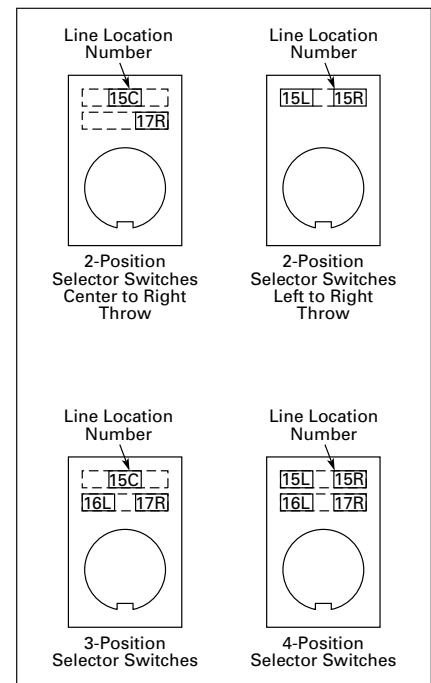

Table 47-115. Ordering Examples

Description	Catalog Number	Price U.S. \$
<b>Aluminum</b>		
Letter Size: 1/8 in. (3.2 mm) Location: 5 — POWER 6 — HOUSE 7 — PUMP	<b>E22NS36STAMP</b>	
<b>Plastic</b>		
Letter Size: 3/16 in. (4.8 mm) Field Color: White Location: 8 — FEEDER 9 — OPEN	<b>E22NLP76STAMP</b>	

Figure 47-23. Insert Type Plates

Table 47-116. Type of Legend Plate (Used on Selector Switch)

Description	Character Size (Height)		
	3/32 Inch (2.4 mm)	1/8 Inch (3.2 mm)	3/16 Inch (4.8 mm)
Aluminum or Plastic Standard Size	5	3	3
Jumbo Size	7	5	5
Insert Type: Standard Size	5	3	—

Table 47-117. Legend Characters Available

ABCDEFGHIJKLMNOPQRSTUVWXYZ /-,1234567890
---

Figure 47-24. How to Use Illustrations

Figure 47-25. Selector Switch Legend Plates