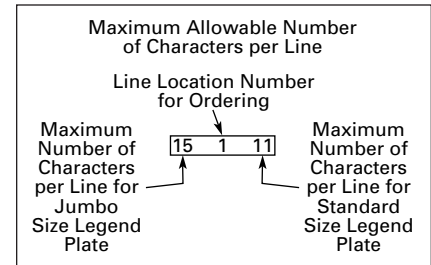

Figure 47-24. How to Use Illustrations