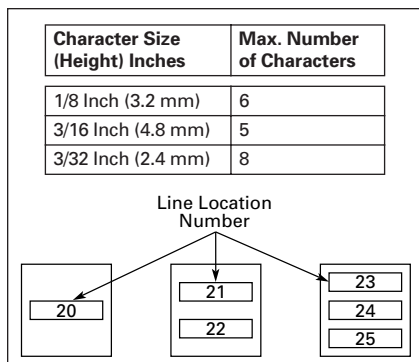

### Legend Plates with Non-standard Markings When Ordering Specify

- Catalog Number of Blank Legend Plate from previous page plus suffix "STAMP", and describe special engraving in Block Letters.
- Insert the following in Order Notes:
  - Character Size — 3/32, 1/8 or 3/16 inch (2.4, 3.2 or 4.8 mm)
  - Field Color of Plastic Legend Plates or Insert types.
  - Line location by Number(s) (1 – 17) and legend desired

**Note:** If legends are required in line locations not specified, drawing must be supplied with order.

Figure 47-21. Aluminum and Plastic Legend Plates

Figure 47-22. Enclosure Legend Plates — Self-Adhesive

Table 47-115. Ordering Examples

Description	Catalog Number	Price U.S. \$
<b>Aluminum</b>		
Letter Size: 1/8 in. (3.2 mm) Location: 5 — POWER 6 — HOUSE 7 — PUMP	<b>E22NS36STAMP</b>	
<b>Plastic</b>		
Letter Size: 3/16 in. (4.8 mm) Field Color: White Location: 8 — FEEDER 9 — OPEN	<b>E22NLP76STAMP</b>	